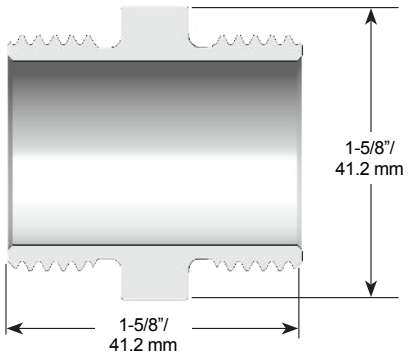

## Diesel Exhaust Adaptors

| MODEL NO. | DESCRIPTION                                      | SHIPPING WEIGHT LBS (KG) |
|-----------|--|--------------------------|
| 007214    | Hose Barb 3/4" ID Hose x 3/4" BSPP with Seal Kit | .22 (.10)                |
| 007285    | 1" M x 1" M BSPP Straight Adaptor                | .29 (.13)                |
| 007356    | 1" M BSPP x M M34 Straight Adaptor               | .30 (.13)                |
| 008413    | Hose Barb 3/4" ID Hose x 1" BSPP with Seal Kit   | .29 (.13)                |
| 010227    | 1" F BSPP Adaptor                                | .20 (.10)                |
| 010549    | 1" F BSPP x 1" NPT Adaptor                       | .20 (.10)                |
| 010551    | 1" F BSPP x 3/4" NPT Adaptor                     | .20 (.10)                |
| 010553    | 1" F BSPP x 3/4" BSP Adaptor                     | .20 (.10)                |
| 010579    | 1" F BSPP x 3/4" Hose Barb Adaptor               | .20 (.10)                |
| 010675    | 1" F x 1" F BSPP Straight Adaptor                | .20 (.10)                |
| 011477    | 1" M BSPP x 3/4" F NPT Straight Adaptor          | .22 (.10)                |
| 012872    | 1" M BSPP x 3/4" F BSPP Straight Adaptor         | .22 (.10)                |

## Dimensions and System Options

**Accessories**

| MODEL NO. | DESCRIPTION       |
|-----------|-------------------|
| 007406    | 3/4" DEF Seal Kit |
| 007407    | 1" DEF Seal Kit   |

**Model 007214**

**Model 007285**