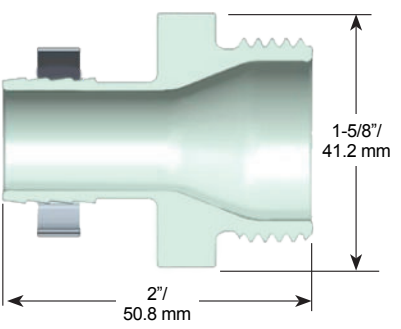

Model 008413