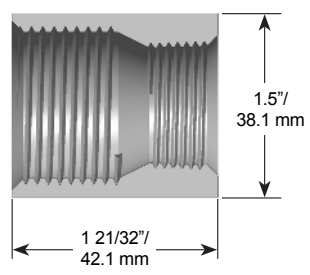

## Diesel Exhaust Adaptors

| MODEL NO. | DESCRIPTION                                      | SHIPPING WEIGHT LBS (KG) |
|-----------|--|--------------------------|
| 007214    | Hose Barb 3/4" ID Hose x 3/4" BSPP with Seal Kit | .22 (.10)                |
| 007285    | 1" M x 1" M BSPP Straight Adaptor                | .29 (.13)                |
| 007356    | 1" M BSPP x M M34 Straight Adaptor               | .30 (.13)                |
| 008413    | Hose Barb 3/4" ID Hose x 1" BSPP with Seal Kit   | .29 (.13)                |
| 010227    | 1" F BSPP Adaptor                                | .20 (.10)                |
| 010549    | 1" F BSPP x 1" NPT Adaptor                       | .20 (.10)                |
| 010551    | 1" F BSPP x 3/4" NPT Adaptor                     | .20 (.10)                |
| 010553    | 1" F BSPP x 3/4" BSP Adaptor                     | .20 (.10)                |
| 010579    | 1" F BSPP x 3/4" Hose Barb Adaptor               | .20 (.10)                |
| 010675    | 1" F x 1" F BSPP Straight Adaptor                | .20 (.10)                |
| 011477    | 1" M BSPP x 3/4" F NPT Straight Adaptor          | .22 (.10)                |
| 012872    | 1" M BSPP x 3/4" F BSPP Straight Adaptor         | .22 (.10)                |

## Dimensions and System Options

**Accessories**

| MODEL NO. | DESCRIPTION       |
|-----------|-------------------|
| 007406    | 3/4" DEF Seal Kit |
| 007407    | 1" DEF Seal Kit   |

**Model 007214**

**Model 007285**

**Model 007356**

**Model 008413**

**Model 010579**

**Model 010675**

**Model 010227**

**Model 010549**

**Model 010551**

**Model 010553**