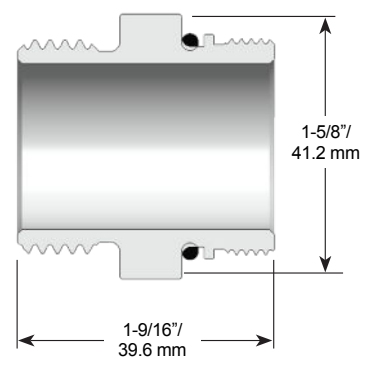

Model 007356