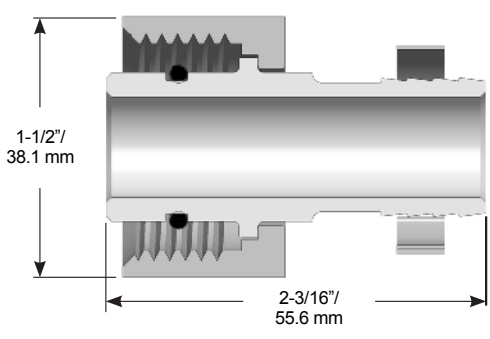

Model 010579