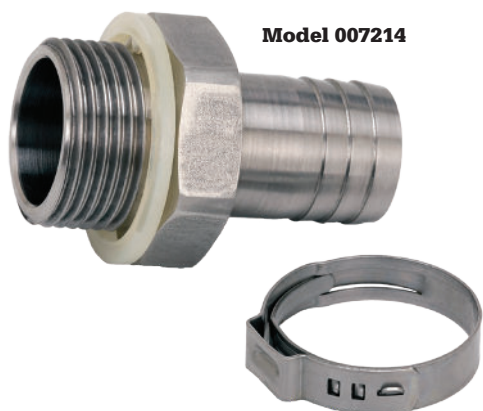

## Diesel Exhaust Fueling Adaptors.

- 007214, 007285, 007356, 008413, 010579, 010675, 011477 and 012872 adaptors have stainless steel construction.
- 010227, 010549, 010551 and 010553 adaptors have polymer construction.
- 007214, 007285, 007356 and 008413 adaptors are UL recognized components and certified for DEF.

## Diesel Exhaust Adaptors

| MODEL NO. | DESCRIPTION                                      | SHIPPING WEIGHT LBS (KG) |
|-----------|--|--------------------------|
| 007214    | Hose Barb 3/4" ID Hose x 3/4" BSPP with Seal Kit | .22 (.10)                |
| 007285    | 1" M x 1" M BSPP Straight Adaptor                | .29 (.13)                |
| 007356    | 1" M BSPP x M M34 Straight Adaptor               | .30 (.13)                |
| 008413    | Hose Barb 3/4" ID Hose x 1" BSPP with Seal Kit   | .29 (.13)                |
| 010227    | 1" F BSPP Adaptor                                | .20 (.10)                |
| 010549    | 1" F BSPP x 1" NPT Adaptor                       | .20 (.10)                |
| 010551    | 1" F BSPP x 3/4" NPT Adaptor                     | .20 (.10)                |
| 010553    | 1" F BSPP x 3/4" BSP Adaptor                     | .20 (.10)                |
| 010579    | 1" F BSPP x 3/4" Hose Barb Adaptor               | .20 (.10)                |
| 010675    | 1" F x 1" F BSPP Straight Adaptor                | .20 (.10)                |
| 011477    | 1" M BSPP x 3/4" F NPT Straight Adaptor          | .22 (.10)                |
| 012872    | 1" M BSPP x 3/4" F BSPP Straight Adaptor         | .22 (.10)                |

## Dimensions and System Options

**Accessories**

| MODEL NO. | DESCRIPTION       |
|-----------|-------------------|
| 007406    | 3/4" DEF Seal Kit |
| 007407    | 1" DEF Seal Kit   |

**Model 007214**

**Model 007285**