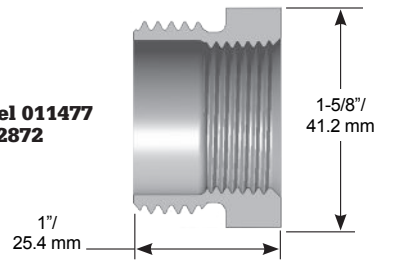

Model 011477 & 012872

2325 Husky Way • Pacific, MO 63069
(800) 325-3558 • Fax (636) 825-7300
www.husky.com • sales@husky.com

MADE IN THE U.S.A.