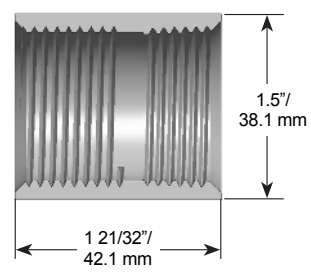

## Diesel Exhaust Adaptors

| MODEL NO. | DESCRIPTION                                      | SHIPPING WEIGHT LBS (KG) |
|-----------|--|--------------------------|
| 007214    | Hose Barb 3/4" ID Hose x 3/4" BSPP with Seal Kit | .22 (.10)                |
| 007285    | 1" M x 1" M BSPP Straight Adaptor                | .29 (.13)                |
| 007356    | 1" M BSPP x M M34 Straight Adaptor               | .30 (.13)                |
| 008413    | Hose Barb 3/4" ID Hose x 1" BSPP with Seal Kit   | .29 (.13)                |
| 010227    | 1" F BSPP Adaptor                                | .20 (.10)                |
| 010549    | 1" F BSPP x 1" NPT Adaptor                       | .20 (.10)                |
| 010551    | 1" F BSPP x 3/4" NPT Adaptor                     | .20 (.10)                |
| 010553    | 1" F BSPP x 3/4" BSP Adaptor                     | .20 (.10)                |
| 010579    | 1" F BSPP x 3/4" Hose Barb Adaptor               | .20 (.10)                |
| 010675    | 1" F x 1" F BSPP Straight Adaptor                | .20 (.10)                |
| 011477    | 1" M BSPP x 3/4" F NPT Straight Adaptor          | .22 (.10)                |
| 012872    | 1" M BSPP x 3/4" F BSPP Straight Adaptor         | .22 (.10)                |

## Dimensions and System Options

**Accessories**

| MODEL NO. | DESCRIPTION       |
|-----------|-------------------|
| 007406    | 3/4" DEF Seal Kit |
| 007407    | 1" DEF Seal Kit   |

**Model 007214**

**Model 007285**

**Model 007356**

**Model 008413**

**Model 010579**

**Model 010675**

**Model 010227**

**Model 010549**

**Model 010551**

**Model 010553**