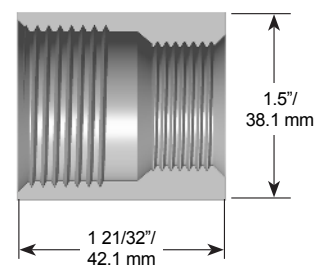

## Diesel Exhaust Adaptors

| MODEL NO. | DESCRIPTION                                      | SHIPPING WEIGHT LBS (KG) |
|-----------|--|--------------------------|
| 007214    | Hose Barb 3/4" ID Hose x 3/4" BSPP with Seal Kit | .22 (.10)                |
| 007285    | 1" M x 1" M BSPP Straight Adaptor                | .29 (.13)                |
| 007356    | 1" M BSPP x M M34 Straight Adaptor               | .30 (.13)                |
| 008413    | Hose Barb 3/4" ID Hose x 1" BSPP with Seal Kit   | .29 (.13)                |
| 010227    | 1" F BSPP Adaptor                                | .20 (.10)                |
| 010549    | 1" F BSPP x 1" NPT Adaptor                       | .20 (.10)                |
| 010551    | 1" F BSPP x 3/4" NPT Adaptor                     | .20 (.10)                |
| 010553    | 1" F BSPP x 3/4" BSP Adaptor                     | .20 (.10)                |
| 010579    | 1" F BSPP x 3/4" Hose Barb Adaptor               | .20 (.10)                |
| 010675    | 1" F x 1" F BSPP Straight Adaptor                | .20 (.10)                |
| 011477    | 1" M BSPP x 3/4" F NPT Straight Adaptor          | .22 (.10)                |
| 012872    | 1" M BSPP x 3/4" F BSPP Straight Adaptor         | .22 (.10)                |

## Dimensions and System Options

**Accessories**

| MODEL NO. | DESCRIPTION       |
|-----------|-------------------|
| 007406    | 3/4" DEF Seal Kit |
| 007407    | 1" DEF Seal Kit   |

**Model 007214**

**Model 007285**

**Model 007356**

**Model 008413**

**Model 010579**

**Model 010675**

**Model 010227**

**Model 010549**

**Model 010551**

**Model 010553**