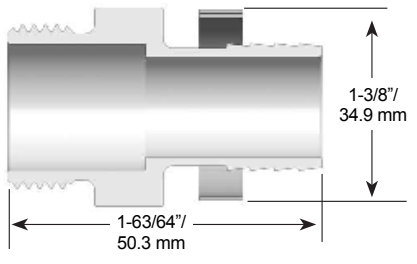

## Diesel Exhaust Adaptors

| MODEL NO. | DESCRIPTION                                      | SHIPPING WEIGHT LBS (KG) |
|-----------|--|--------------------------|
| 007214    | Hose Barb 3/4" ID Hose x 3/4" BSPP with Seal Kit | .22 (.10)                |
| 007285    | 1" M x 1" M BSPP Straight Adaptor                | .29 (.13)                |
| 007356    | 1" M BSPP x M M34 Straight Adaptor               | .30 (.13)                |
| 008413    | Hose Barb 3/4" ID Hose x 1" BSPP with Seal Kit   | .29 (.13)                |
| 010227    | 1" F BSPP Adaptor                                | .20 (.10)                |
| 010549    | 1" F BSPP x 1" NPT Adaptor                       | .20 (.10)                |
| 010551    | 1" F BSPP x 3/4" NPT Adaptor                     | .20 (.10)                |
| 010553    | 1" F BSPP x 3/4" BSP Adaptor                     | .20 (.10)                |
| 010579    | 1" F BSPP x 3/4" Hose Barb Adaptor               | .20 (.10)                |
| 010675    | 1" F x 1" F BSPP Straight Adaptor                | .20 (.10)                |
| 011477    | 1" M BSPP x 3/4" F NPT Straight Adaptor          | .22 (.10)                |
| 012872    | 1" M BSPP x 3/4" F BSPP Straight Adaptor         | .22 (.10)                |

## Dimensions and System Options

**Accessories**

| MODEL NO. | DESCRIPTION       |
|-----------|-------------------|
| 007406    | 3/4" DEF Seal Kit |
| 007407    | 1" DEF Seal Kit   |

**Model 007214**

**Model 007285**