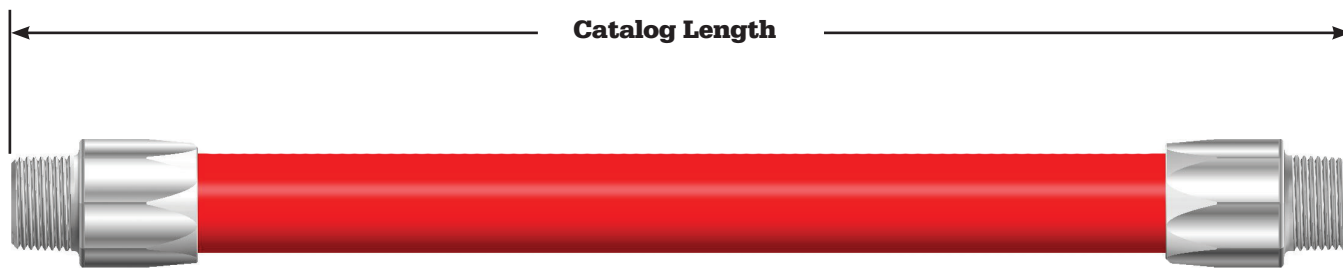

Fuel Oil Hose

Fuel Oil Permanent Fitting fueling hose recommended for all home fuel oils, leaded and unleaded gasolines, and diesel and tractor fuels.

Available in these Sizes

Size	ID		NOM OD		MAX WP		WEIGHT	
	MM	IN	MM	IN	PSI	MPA	LB/FT	KG/M
1"	25	1.50	38.0	1.50	250	1.72	0.47	0.71
1 1/4"	32	1.78	45.2	1.78	250	1.72	0.59	0.87
1 1/2"	38	2.06	52.3	2.06	250	1.72	0.80	1.19

Couplings

Permanent Brass	Internally expanded fittings - male NPT and female NPS (swivel nut)

2325 Husky Way • Pacific, MO 63069
(800) 325-3558 • Fax (636) 825-7300
www.husky.com • sales@husky.com

MADE IN THE U.S.A.