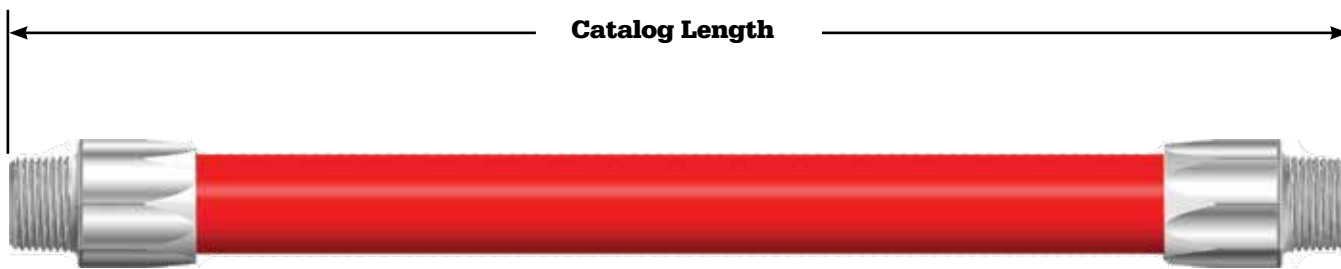

Fuel Oil Hose

Fuel Oil Permanent Fitting fueling hose recommended for all home fuel oils, leaded and unleaded gasolines, and diesel and tractor fuels.

Available in these Sizes

Size	ID		NOM OD		MAX WP		WEIGHT	
	MM	IN	MM	IN	PSI	MPA	LB/FT	KG/M
1"	25	1.50	38.0	1.50	250	1.72	0.47	0.71
1 1/4"	32	1.78	45.2	1.78	250	1.72	0.59	0.87
1 1/2"	38	2.06	52.3	2.06	250	1.72	0.80	1.19

Couplings

Permanent Brass	Internally expanded fittings - male NPT and female NPS (swivel nut)

2325 Husky Way • Pacific, MO 63069
(800) 325-3558 • Fax (636) 825-7300
www.husky.com • sales@husky.com

MADE IN THE U.S.A.