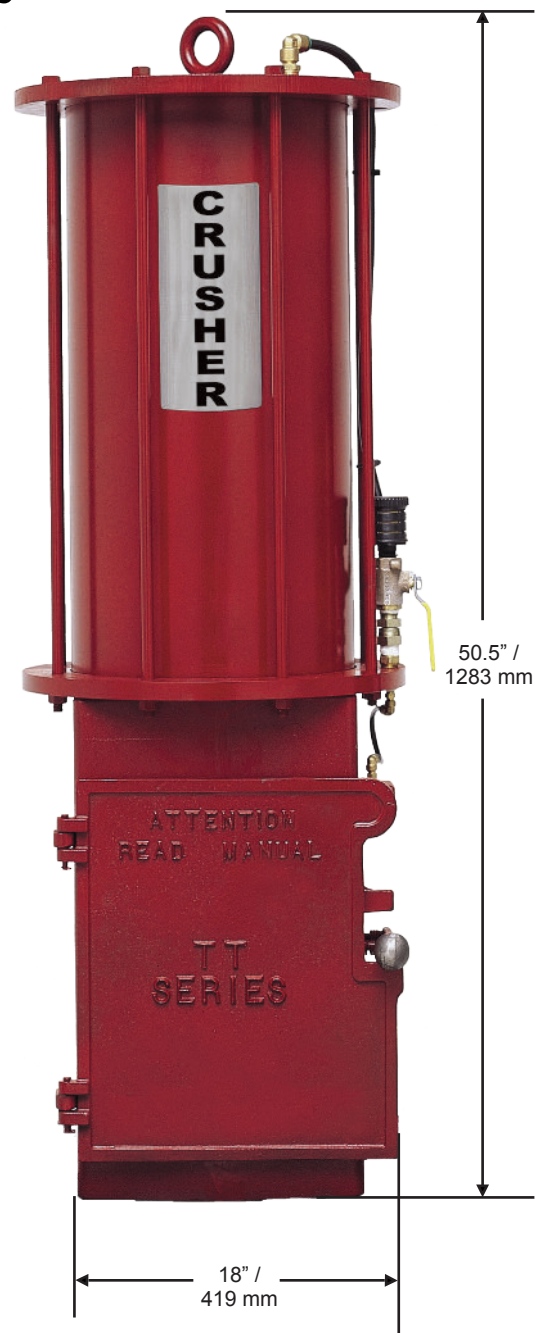

TT-12 Crusher

Pneumatic Oil Filter Crusher for tractor trailer and truck filters.

- Reduces filters by 75% of original size, and removes 95% of the free-flowing oil so it can be recycled.
- Only one moving part, a 2" shaft.
- Safety door - crusher will not operate if door is opened.
- Cycle time: 23 seconds.
- Air requirement - 125 to 175 PSI.
- Air regulator not needed.
- Oiler and lubricator not needed.
- All parts in contact with air are rust proof.
- Size: 51" high, 18" wide, 17" deep.
- Lifetime warranty on housing, one year limited on all other parts.
- Optional Stand.
- Crusher weight 358 lbs. With stand 470 lbs. (Shipping weight 530 lbs. Trucked on pallet.)
- Large crushing chamber: accepts filters up to 16" tall x 9" diameter.

Model 007550

Model 007715

WARNING: Cancer and Reproductive Harm - www.P65Warnings.ca.gov

TT-12 Crusher

Pneumatic Oil Filter Crusher for tractor trailer and truck filters.

Dimensions and System Options

Repair Parts

Model No.	Description
007599	C4, C6 TT12 Ball Valve
007644	TT12 Cylinder
007604	TT12 Bottom Plate
007863	TT12, TT25 Push Plate
007799	TT12 Door
007796	TT12 Return Spring
007800	TT12 Shaft
007642	C4, C6 TT12 MJV-3 Air Clippard Valve
007719	C4, C6, TT12 Muffler
007749	C4, C6, TT12 S1205 Safety Valve
007793	TT12 Handle
007856	TT12 1/2" OD x .062 Tubing
007795	TT12 12" Piston Cup
007794	TT12 12" Large O-Ring
007902	C4, C6, TT12 1-1/4" 12 Jam Nut
007903	C4, C6, TT12 1-1/8" Washer
007904	C4, C6, TT12, TT25 3/8" Ball Bearing Switch
007905	C4, C6, TT12, TT25 Safety Switch Spring
007906	C4, C6, TT12, TT25 1/4" x 2-1/4" Clevis Pin
007907	C4, C6, TT12, TT25 3/8" ID x 1/2" OD Bearing
007908	C4, C6, TT12, TT25 1/4" x 1-1/2" Clevis Pin
007909	C4, C6, TT12, TT25 3/32" x 1/2" Cotter Pin
007917	C4, C6, TT12. TT25 3/8" x 2-1/4" Grade 8 Tap Bolt
007918	C4, C6. TT12, TT25 3/8" x 16 Stover Nut
007938	C4, C6, TT12, TT25 5/16" Flat Washer
007940	C4, C6, TT12 1/4" Air Hose Assembly