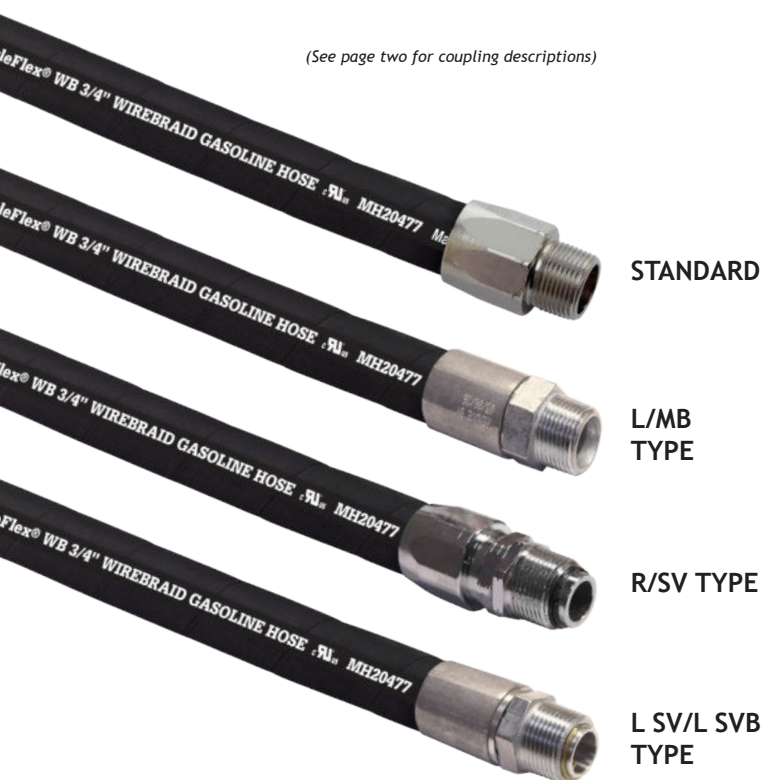

Wirebraid Gasoline Pump Hose.

- Recommended anywhere a hardwall or softwall hose is appropriate.
- Recommended for all gasoline and gasoline/Ethanol blends at Ethanol levels designated as “gasohol” (E15 maximum or less), diesel fuel and diesel fuel/biodiesel blends with nominal biodiesel concentrations up to 20% (B0-B20), kerosene and fuel oil (heating oil), leaded and unleaded gasoline.
- Resistant to crushing and stands up to run-over.
- Highly resistant to cuts, abrasions, sun and weather.
- Flexibility of a softwall, durability of a hardwall.
- Assures accurate readings at the pump.
- Will not mark or scratch vehicle finishes.
- Hose material is private branded and UL Listed to UL 330 and CAN/ULC-S612-99.
- All curb pump hose assemblies are 100% pressure tested, inspected for electrical continuity and sample pull tested.

(See page two for coupling descriptions)

Wirebraid Hoses

MODEL NO.	DESCRIPTION	SHIPPING WEIGHT LBS (KG)
5/8" HOSES		
CP10WB08	5/8" Wirebraid 8' Assembly Hose	2.8 (1.3)
CP10WB09	5/8" Wirebraid 9' Assembly Hose	3.2 (1.4)
CP10WB09.5	5/8" Wirebraid 9.5' Assembly Hose	3.3 (1.5)
CP10WB10	5/8" Wirebraid 10' Assembly Hose	3.5 (1.6)
CP10WB14	5/8" Wirebraid 14' Assembly Hose	4.9 (2.2)
3/4" HOSES		
CP12WB04	3/4" Wirebraid 4' Assembly Hose	1.7 (0.8)
CP12WB05	3/4" Wirebraid 5' Assembly Hose	2.1 (1.0)
CP12WB06	3/4" Wirebraid 6' Assembly Hose	2.5 (1.1)
CP12WB08	3/4" Wirebraid 8' Assembly Hose	3.4 (1.5)
CP12WB09	3/4" Wirebraid 9' Assembly Hose	3.8 (1.7)
CP12WB09SV	3/4" Wirebraid 9' Assembly Hose Swivel	3.8 (1.7)
CP12WB10	3/4" Wirebraid 10' Assembly Hose	4.2 (1.9)
CP12WB12	3/4" Wirebraid 12' Assembly Hose	5.0 (2.3)
CP12WB12SV	3/4" Wirebraid 12' Assembly Hose Swivel	5.0 (2.3)
CP12WB12X	3/4" Wirebraid 12' Assembly Hose Bulk	5.0 (2.3)
CP12WB14	3/4" Wirebraid 14' Assembly Hose	5.9 (2.7)
CP12WB15SV	3/4" Wirebraid 15' Assembly Hose Swivel	6.3 (2.9)
CP12WB16	3/4" Wirebraid 16' Assembly Hose	6.7 (3.0)
CP12WB20	3/4" Wirebraid 20' Assembly Hose	8.4 (3.8)
CP12WB14L	3/4" Wirebraid 14' Assembly Hose	5.9 (2.7)
CP12WB14SV	3/4" Wirebraid 14' Assembly Hose Swivel	5.9 (2.7)
CP12WB14LSV	3/4" Wirebraid 14' Assembly Hose Swivel	5.9 (2.7)

1" HOSES

CP16WB04	1" Wirebraid 4' Assembly Hose	2.0 (0.9)
CP16WB06	1" Wirebraid 6' Assembly Hose	3.0 (1.4)
CP16WB08	1" Wirebraid 8' Assembly Hose	4.0 (1.8)
CP16WB09	1" Wirebraid 9' Assembly Hose	4.5 (2.0)
CP16WB10	1" Wirebraid 10' Assembly Hose	5.0 (2.3)
CP16WB10X	1" Wirebraid 10' Assembly Hose Bulk	5.0 (2.3)
CP16WB100SV	1" Wirebraid 100' Assembly Hose Swivel	50.0 (22.7)
CP16WB12	1" Wirebraid 12' Assembly Hose	6.0 (2.7)
CP16WB12SV	1" Wirebraid 12' Assembly Hose Swivel	6.0 (2.7)
CP16WB13	1" Wirebraid 13' Assembly Hose	6.5 (3.0)
CP16WB14	1" Wirebraid 14' Assembly Hose	7.0 (3.2)
CP16WB14X	1" Wirebraid 14' Assembly Hose Bulk	7.0 (3.2)
CP16WB16	1" Wirebraid 16' Assembly Hose	8.0 (3.6)
CP16WB18	1" Wirebraid 18' Assembly Hose	9.0 (4.1)
CP16WB18X	1" Wirebraid 18' Assembly Hose Bulk	9.0 (4.1)
CP16WB20	1" Wirebraid 20' Assembly Hose	10.0 (4.5)
CP16WB20X	1" Wirebraid 20' Assembly Hose Bulk	10.0 (4.5)
CP16WB30	1" Wirebraid 30' Assembly Hose	15.0 (6.8)
CP16WB50SV	1" Wirebraid 50' Assembly Hose Swivel	25.0 (11.3)

Construction

Tube	Black Nitrile
Cover	Black CPE (chlorinated polyethylene), wrap impression
Reinforcement	One wirebraid with full diameter grounding sheath
Temperature Range	-40° F to +180° F (-40° C to +82° C)

WARNING: Cancer and Reproductive Harm - www.P65Warnings.ca.gov