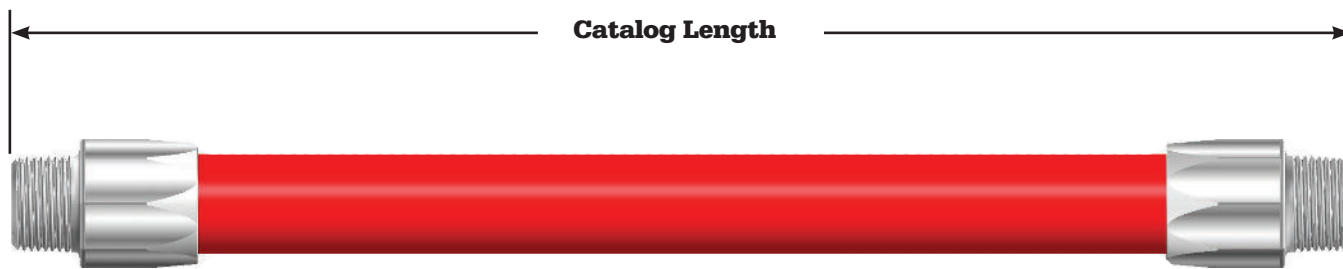

Construction

Tube	NBR, RMA Class A
Cover	NBR/PVC, RMA Class A
Reinforcement	4 spiral polyester yarn
Cover Color:	Red
Oil Resistance:	High, Medium-High
Temperature:	-20° F (-29° C) to +180° F (82° C)

WARNING: Cancer and Reproductive Harm - www.P65Warnings.ca.gov

Fuel Oil Hose

Fuel Oil Permanent Fitting fueling hose recommended for all home fuel oils, leaded and unleaded gasolines, and diesel and tractor fuels.

Available in these Sizes

Size	ID		NOM OD		MAX WP		WEIGHT	
	MM	IN	MM	IN	PSI	MPA	LB/FT	KG/M
1"	25	1.50	38.0	1.50	250	1.72	0.47	0.71
1 1/4"	32	1.78	45.2	1.78	250	1.72	0.59	0.87
1 1/2"	38	2.06	52.3	2.06	250	1.72	0.80	1.19

Couplings

Permanent Brass	Internally expanded fittings - male NPT and female NPS (swivel nut)
-----------------	---

2325 Husky Way • Pacific, MO 63069
 (800) 325-3558 • Fax (636) 825-7300
www.husky.com • sales@husky.com