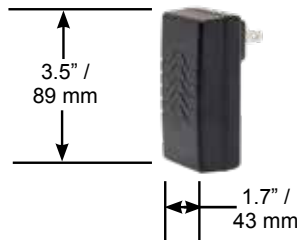

Accessories

MODEL NO.	DESCRIPTION
007829	Adaptor, 1-1/2" Jarhead
007865	Jar, Leak

2325 Husky Way • Pacific, MO 63069
(800) 325-3558 • Fax (636) 825-7300
www.husky.com • sales@husky.com

MADE IN THE U.S.A.