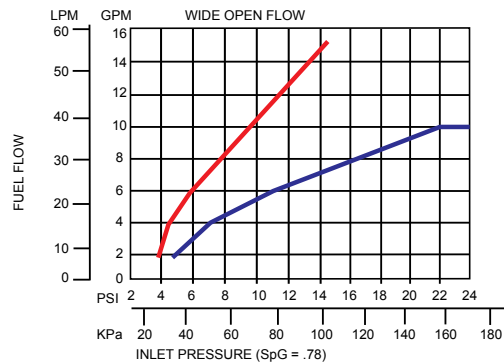

Construction

Body	Die cast aluminum with Electroless Nickel Plating
Seals	Fluorocarbon
Handguard	Polymer
Packing	Double O-ring seal protected by fiber reinforced Teflon®
Lever	Polymer
Inlet	3/4" / 19 mm NPT