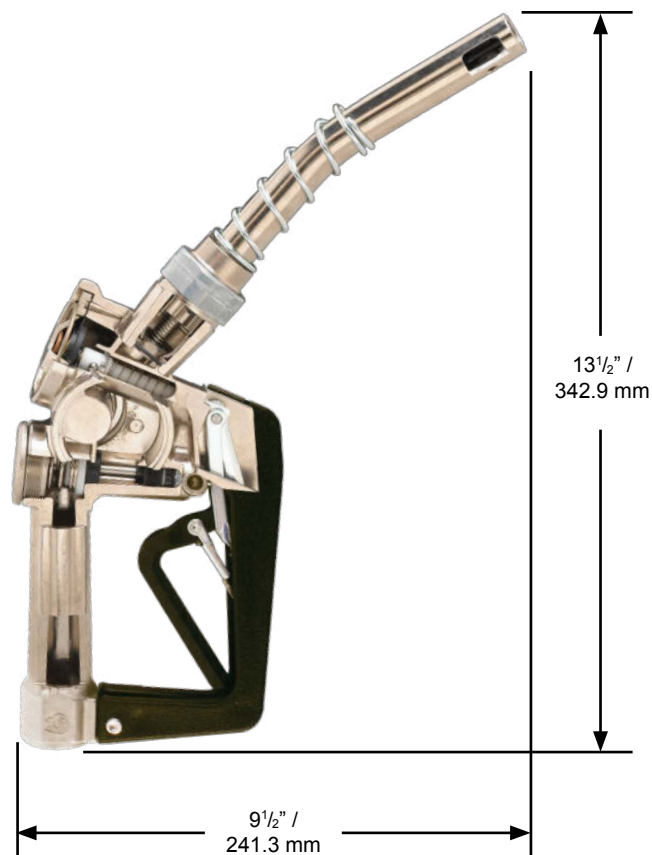

XS® E85 PHG Nozzles

Pressure activated, automatic shut-off nozzle for full-service, self-service and unattended stations.

Dimensions and System Options

Safe-T-Breaks®

MODEL NO.	DESCRIPTION
006360[^]	¾" F x ¾" F Reconnectable E85 Safe-T-Break®
006273	¾" F x ¾" F Non-Reconnectable E85 Safe-T-Break®

[^] NOT UL LISTED

Swivels

MODEL NO.	DESCRIPTION
006350[^]	¾" M x ¾" F Multi-plane E85 Swivel

[^] NOT UL LISTED

Spouts

MODEL NO.	DESCRIPTION
006207	Unleaded E85 Spout Assembly

Pressure/Vacuum Vents

MODEL NO.	DESCRIPTION
004620	2" Slip-On Pressure Vacuum Vent
004885	2" Thread-On Pressure Vacuum Vent - NPT
005885	2" Thread-On Pressure Vacuum Vent with Internal Screen - NPT

Accessories, Testing and Maintenance

MODEL NO.	DESCRIPTION
003593	Hold Open Clip Kit
007490	Internal Flo-Equalizer® - 10 gpm / 37.9 Lpm
007089	Nozzle Service Kit
004951	Spout Nut
000397	Unleaded Spout Gauge

Guards

MODEL NO.	DESCRIPTION
003376	Black Handle Guard
004145	Full Grip Guard
001806	Full Grip Reguard
005494	Lever Guard
003440	Mate Easy-on Package
003795	Mate Guard
006628	POPD® Clear Cover
006665	POPD® Full Grip Guard
007205	POPD® Full Grip Reguard
007815	POPD® Mate Guard
001506	Protection Package
001809	Reguard Protection Package
001808	Waffle Splash Guard

2325 Husky Way • Pacific, MO 63069
(800) 325-3558 • Fax (636) 825-7300
www.husky.com • sales@husky.com

MADE IN THE U.S.A.