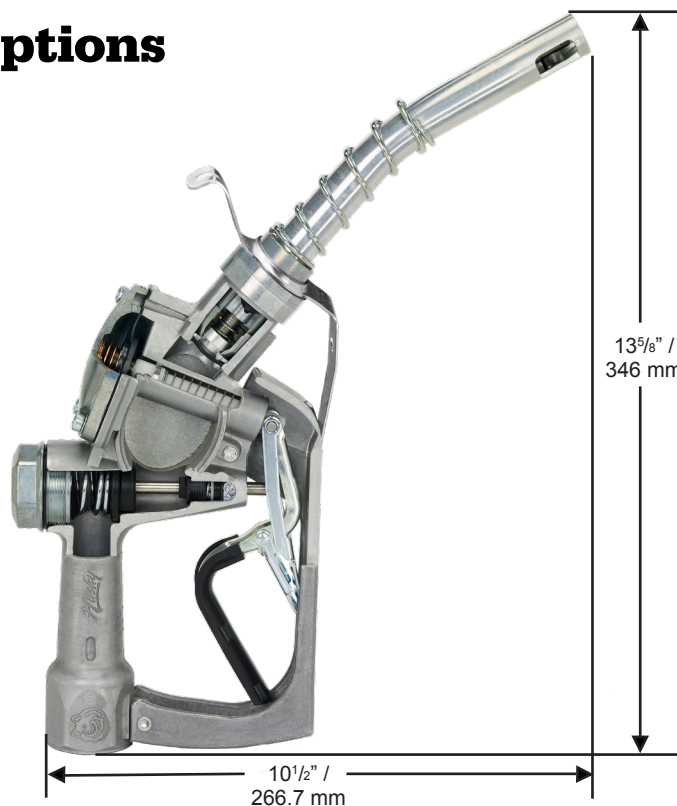

Swivels

MODEL NO.	DESCRIPTION
000087	1" M x 1" F NPT Multi-Plane Swivel
000095	1" M x 1" F NPT 70° Pump Swivel
003395	1" M x 1" F NPT Multi-Plane Restricted Swivel
000352	1" M x ¾" F NPT Multi-Plane Swivel
000356	1" M x ¾" F NPT Multi-Plane Swivel Anodized Black
003306	1" M x 1" F BSPP Multi-Plane Swivel
003306A	1" M x 1" F BSPP Multi-Plane Swivel - Atex

Swivel•Safe-T-Break® Combos

MODEL NO.	DESCRIPTION
005969	1" M NPTF Multi-Plane Swivel connected to 1" F NPT Reconnectable Safe-T-Break®
008015	1" M BSPP Multi-Plane Swivel connected to 1" F BSPP Reconnectable Safe-T-Break®
008015A	1" M BSPP Multi-Plane Swivel connected to 1" F BSPP Reconnectable Safe-T-Break® - Atex

Spouts

MODEL NO.	DESCRIPTION
001473	Unleaded Spout without Flo-Stop®
010434	Unleaded Long Spout without Flo-Stop®
001471	Light Duty Diesel Spout without Flo-Stop® with StreamShaper®
010353	Light Duty Diesel Long Spout without Flo-Stop®
005215	Heavy Duty Diesel Spout with Flo-Stop®

Accessories, Testing and Maintenance

MODEL NO.	DESCRIPTION
007089	Nozzle Service Kit
003593	Hold Open Clip Kit
000385	1" M x ¾" F Reducer Bushing - NPT Threads
001717	1" M x ¾" F Reducer Bushing - BSPP Threads
000397	Unleaded Spout Gauge
000548	Hanging Hook for Unleaded and Light Duty Diesel Nozzles

Guards

MODEL NO.	DESCRIPTION
000554	Full Grip Guard
001804	Full Grip Reguard
005494	Lever Guard
000226	Mate Guard
007376	Mate Handle Guard
008180	POPD® EZH Nozzle Guard
008179	POPD® EZS Nozzle Guard
007999	POPD® H Clear Cover
008170	POPD® H Mate Guard
008183	POPD® H Full Grip Guard
008190	POPD® H Full Grip Reguard
006628	POPD® S Clear Cover
006655	POPD® S Full Grip Guard
007210	POPD® S Full Grip Reguard
008169	POPD® S Mate Guard

Pressure/Vacuum Vents

MODEL NO.	DESCRIPTION
004620	2" Slip-On Pressure Vacuum Vent
004885	2" Thread-On Pressure Vacuum Vent - NPT
005885	2" Thread-On Pressure Vacuum Vent with Internal Screen - NPT