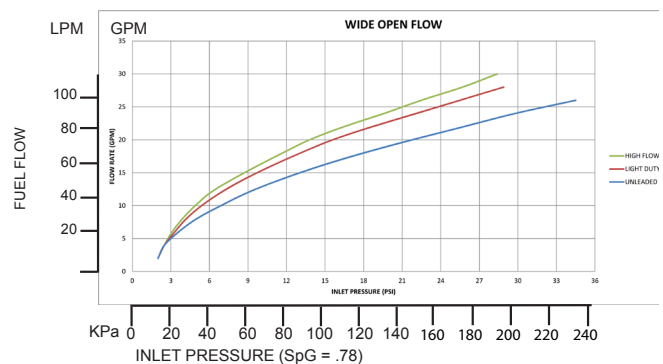

Construction

Body	Aluminum
Seals	Fluorocarbon
Packing	Double o-ring seal protected by fiber reinforced Teflon®
Lever	One piece contoured steel with hard plastic cover
Inlet	1" / 25.4 mm NPT & BSPP