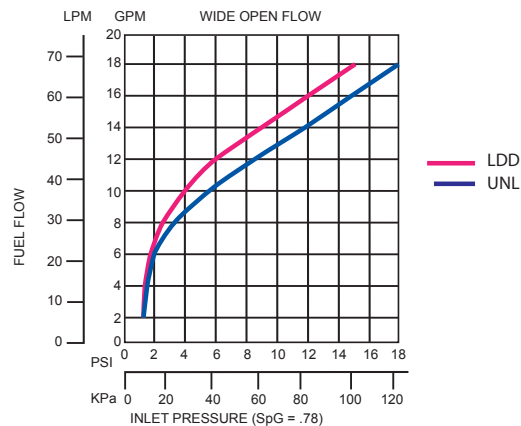

Construction

Body	Aluminum
Seals	Fluorocarbon
Packing	Double o-ring seal protected by fiber reinforced Teflon®
Lever	One piece contoured steel with hard plastic cover
Inlet	¾" / 19 mm NPT & BSPP